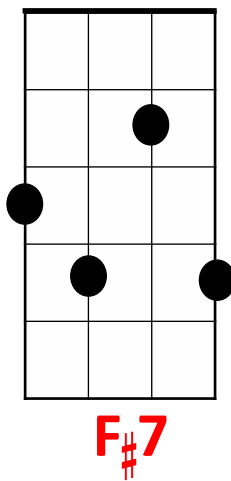

Moonglow: Chords

C

Gaug

Emin7

Emin6

Amin

D7

Gdim

G7

F7

F#7

E7

C6/Amin7

Moonglow: Alternate Chords

Moonglow: 1 of 1

1 It must have been Moonglow, Way up in the blue,
 It must have been Moonglow, That led me straight to you

2 I still hear you sayin' And I start to prayin'
 Dear one hold me fast,
 Oh Lord, please let this last,

Chorus We - - - - seemed to float right through the air,
 Heavenly songs seem to come from ev----- ery----where,