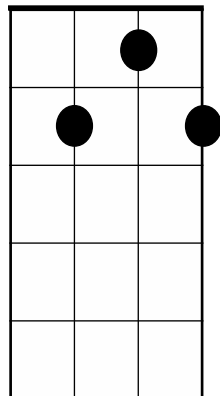

Moonglow: Chords

C

Gaug

Emin7

Emin6

Amin

D7

Gdim

G7

F7

F#7

E7

C6/Amin7

Moonglow: Alternate Chords

Moonglow: 1 of 1

1 It must have been Moonglow, Way up in the blue,
 It must have been Moonglow, That led me straight to you