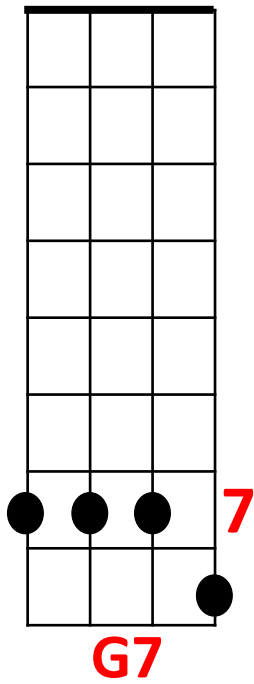

Moonglow: Chords

C

Gaug

Emin7

Emin6

Amin

D7

Gdim

G7

F7

F#7

E7

C6/Amin7

Moonglow: Alternate Chords

Moonglow: 1 of 1

1 It must have been Moonglow, Way up in the blue,
 It must have been Moonglow, That led me straight to you