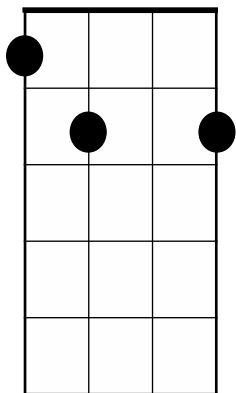

Moonglow: Chords

C

Gaug

Emin7

Emin6

Amin

D7

Gdim

G7

F7

F#7

E7

C6/Amin7

Moonglow: Alternate Chords

Moonglow: 1 of 1

1 It must have been Moonglow, Way up in the blue,
 It must have been Moonglow, That led me straight to you