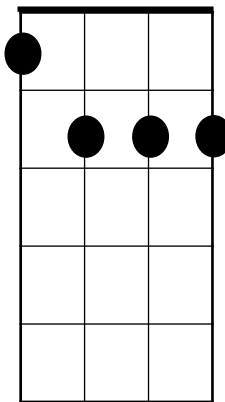

That Moon-glow gave me you

Moonglow: Alternate Chords 2

G9

F#9

F9

E9

E_b9

D7