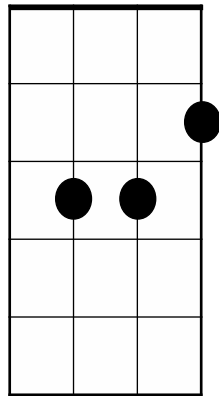

Moonglow: Chords

C

Gaug

Emin7

Emin6

Amin

D7

Gdim

G7

F7

F#7

E7

C6/Amin7

Moonglow: Alternate Chords

Moonglow: 1 of 1

1 It must have been Moonglow, Way up in the blue,
 It must have been Moonglow, That led me straight to you

Chord diagrams for G9, F#9, F9, E9, Emin6, D7, G#9, D7.

3 And now when there's Moonglow, I always remember,
 Way up in the blue, That Moonglow gave me you

Chorus We seem to float right through the air,
 Heavenly songs seemed to come from everywhere,