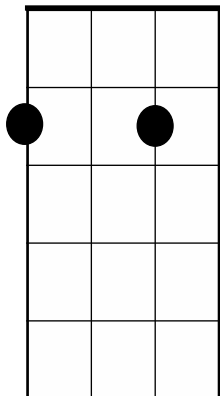

Moonglow: Chords

C

Gaug

Emin7

Emin6

Amin

D7

Gdim

G7

F7

F#7

E7

C6/Amin7

Moonglow: Alternate Chords

Moonglow: 1 of 1

1 It must have been Moonglow, Way up in the blue,
 It must have been Moonglow, That led me straight to you