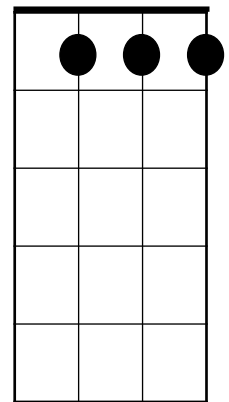

That Moon-glow gave me you

Moonglow: Alternate Chords 2

G9

F#9

F9

E9

E_b9

D7