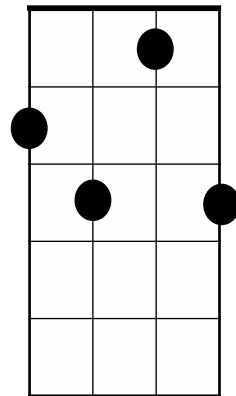

Moonglow: Chords

C

Gaug

Emin7

Emin6

Amin

D7

Gdim

G7

F7

F#7

E7

C6/Amin7

Moonglow: Alternate Chords

Moonglow: 1 of 1

1 It must have been Moonglow, Way up in the blue,
 It must have been Moonglow, That led me straight to you

Chord diagrams for G9, F#9, F9, E9, Emin6, D7, G#9, D7.

3 And now when there's Moonglow, I always remember,
 Way up in the blue, That Moonglow gave me you

Chorus We seem to float right through the air,
 Heavenly songs seemed to come from everywhere,