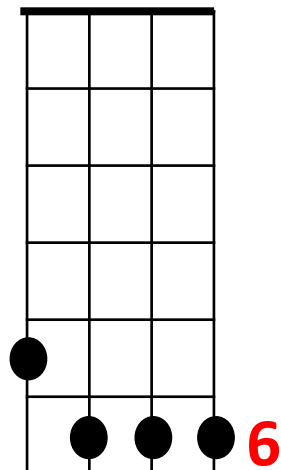

That Moon-glow gave me you

Moonglow: Alternate Chords 2

G9

F#9

F9

E9

E_b9

D7