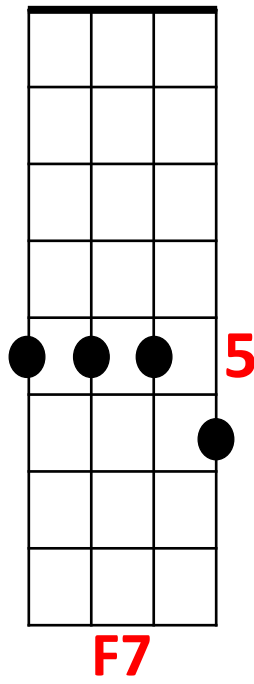

Moonglow: Chords

C

Gaug

Emin7

Emin6

Amin

D7

Gdim

G7

F7

F#7

E7

C6/Amin7

Moonglow: Alternate Chords

Moonglow: 1 of 1

1 It must have been Moonglow, Way up in the blue,
 It must have been Moonglow, That led me straight to you

2 I still hear you sayin' And I start to prayin'
 Dear one hold me fast,
 Oh Lord, please let this last,

Chorus We - - - - seemed to float right through the air,
 Heavenly songs seem to come from ev----- ery----where,