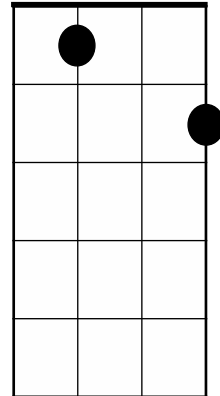

Moonglow: Chords

C

Gaug

Emin7

Emin6

Amin

D7

Gdim

G7

F7

F#7

E7

C6/Amin7

Moonglow: Alternate Chords

Moonglow: 1 of 1

1 It must have been Moonglow, Way up in the blue,
 It must have been Moonglow, That led me straight to you

Chord diagrams for G9, F#9, F9, E9, Emin6, D7, G#9, D7.

3 And now when there's Moonglow, I always remember,
 Way up in the blue, That Moonglow gave me you

Chorus We seem to float right through the air,
 Heavenly songs seemed to come from everywhere,