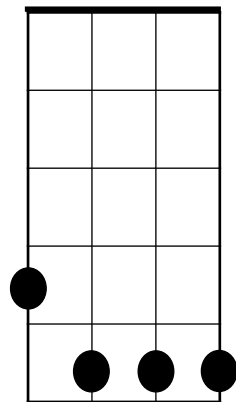

Moonglow: Alternate Chords 2

G9