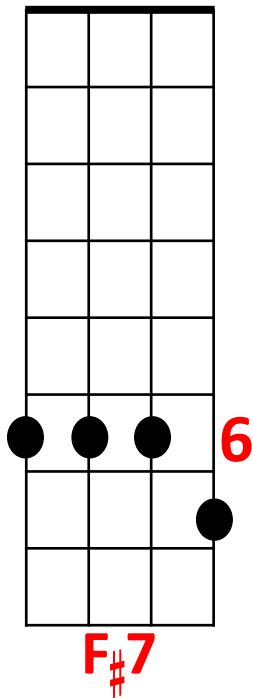

Moonglow: Chords

C

Gaug

Emin7

Emin6

Amin

D7

Gdim

G7

F7

F#7

E7

C6/Amin7

Moonglow: Alternate Chords

Moonglow: 1 of 1

1 It must have been Moonglow, Way up in the blue,
 It must have been Moonglow, That led me straight to you

2 I still hear you sayin' And I start to prayin'
 Dear one hold me fast,
 Oh Lord, please let this last,

Chorus We - - - - seemed to float right through the air,
 Heavenly songs seem to come from ev----- ery----where,