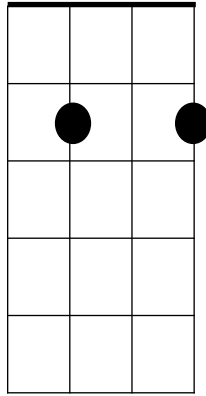

Moonglow: Chords

C

Gaug

Emin7

Emin6

Amin

D7

Gdim

G7

F7

F#7

E7

C6/Amin7

Moonglow: Alternate Chords

Moonglow: 1 of 1

1 It must have been Moonglow, Way up in the blue,
 It must have been Moonglow, That led me straight to you