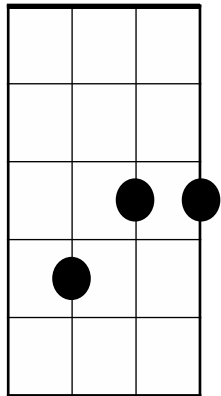

Moonglow: Chords

C

Gaug

Emin7

Emin6

Amin

D7

Gdim

G7

F7

F#7

E7

C6/Amin7

Moonglow: Alternate Chords

Moonglow: 1 of 1

1 It must have been Moonglow, Way up in the blue,
 It must have been Moonglow, That led me straight to you

Chord diagrams for G9, F#9, F9, E9, Emin6, D7, G#9, D7.

3 And now when there's Moonglow, I always remember,
 Way up in the blue, That Moonglow gave me you

Chorus We seem to float right through the air,
 Heavenly songs seemed to come from everywhere,