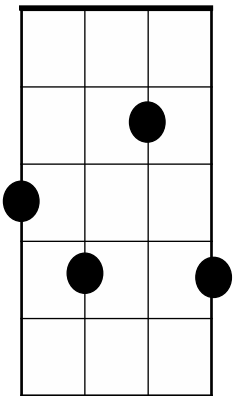

Moonglow: Chords

C

Gaug

Emin7

Emin6

Amin

D7

Gdim

G7

F7

F#7

E7

C6/Amin7

Moonglow: Alternate Chords

Moonglow: 1 of 1

1 It must have been Moonglow, Way up in the blue,
 It must have been Moonglow, That led me straight to you

Chord diagrams for G9, F#9, F9, E9, Emin6, D7, G#9, D7.

3 And now when there's Moonglow, I always remember,
 Way up in the blue, That Moonglow gave me you

Chorus We seem to float right through the air,
 Heavenly songs seemed to come from everywhere,