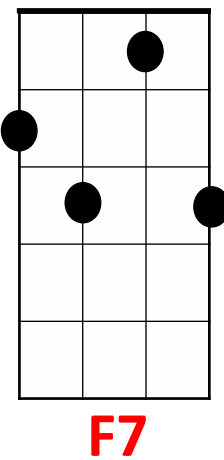

Moonglow: Chords

C

Gaug

Emin7

Emin6

Amin

D7

Gdim

G7

F7

F#7

E7

C6/Amin7

Moonglow: Alternate Chords

Moonglow: 1 of 1

1 It must have been Moonglow, Way up in the blue,
 It must have been Moonglow, That led me straight to you